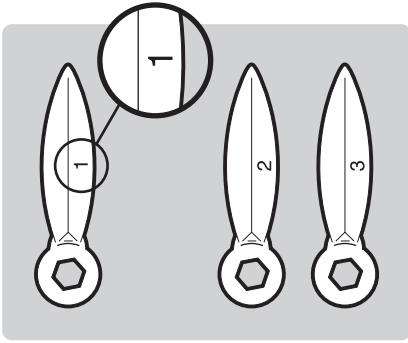

ONE-TOUCH[®] SILVER CHARCOAL GRILL

Read owner's guide before using the barbecue.

18½ inch
(47 cm)

22½ inch
(57 cm)

30791_042911

1-

2-

3-

1

3-

2

3

4

7**8**

WEBER-STEPHEN PRODUCTS LLC
www.weber.com[®]

© 2011 Designed and engineered by Weber-Stephen Products LLC,
a Delaware limited liability company, located at 200 East Daniels Road, Palatine, Illinois 60067 U.S.A.
Printed in U.S.A.